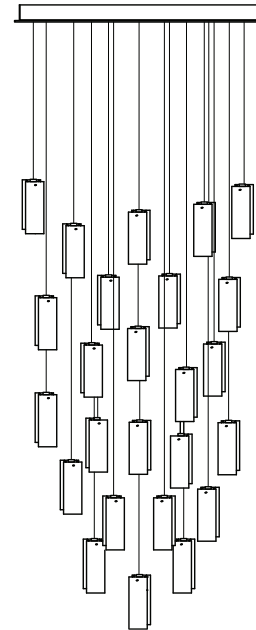

WHITE & AMBER MINI DROPS

25 PENDANTS ROUND CHANDELIER

DESCRIPTION

The 25 White and Amber Mini Drop pendants are crafted with 4 hand made glass pensils powered by a dimmable LED bulb. Staggered down from a round ceiling base. Great contemporary lighting for residential and commercial spaces - staircase, dining table, entrance hall, coffee table, bed side, reception or lobby.

TECHINICAL SPECIFICATIONS

Designed by
AM Studio Team

Category
Pendant Chandelier

Canopy Finish
Powder coated metal in Flat White/ Sparkle Silver

Canopy Size
24"D x 1.5"H

Pendant Colour
Amber with Clear (5x units), Clear with Amber (6x units),
White with Clear (8 units), Clear with White (6x unit)

Pendant Size
2"W x 1"D x 5"H

Total Drop
5'H + 2' extra wire for adjustment

Bulb
Dimmable G4 LED - 12V - 2W

Recommended Dimming Switch
Lutron CTCL-153PD
Lutron Pro

Transformer:
Magnitude E6OR12DC - 60W 12VDC - Dimmable - Class 2
LED Driver
Input: 120V
Output: 12V

Electrical Outlet needed: 1

Approx. Weight
13 kg

Catalogue # WAD-25-24D

Note: Due to the nature of our handmade work, there may be slight variances in glass colour. AM Studio light fixtures are made to order, handmade and created in Toronto, Canada.