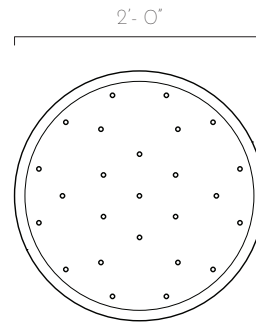

WHITE & AMBER MINI DROPS

25 PENDANTS ROUND CHANDELIER

DESCRIPTION

The 25 White and Amber Mini Drop pendants are crafted with 4 hand made glass pensils powered by a dimmable LED bulb. Staggered down from a round ceiling base. Great contemporary lighting for residential and commercial spaces - staircase, dining table, entrance hall, coffee table, bed side, reception or lobby.

TECHINICAL SPECIFICATIONS

Designed by
AM Studio Team

Category
Pendant Chandelier

Canopy Finish
Powder coated metal in Flat White/ Sparkle Silver

Canopy Size
24"D x 1.5"H

Pendant Colour
Amber with Clear (5x units), Clear with Amber (6x units),
White with Clear (8 units), Clear with White (6x unit)

Pendant Size
2"W x 1"D x 5"H

Total Drop
5'H + 2' extra wire for adjustment

Bulb
Dimmable G4 LED - 12V - 2W

Recommended Dimming Switch
Lutron CTCL-153PD
Lutron Pro

Transformer:
Magnitude E6OR12DC - 60W 12VDC - Dimmable - Class 2
LED Driver
Input: 120V
Output: 12V